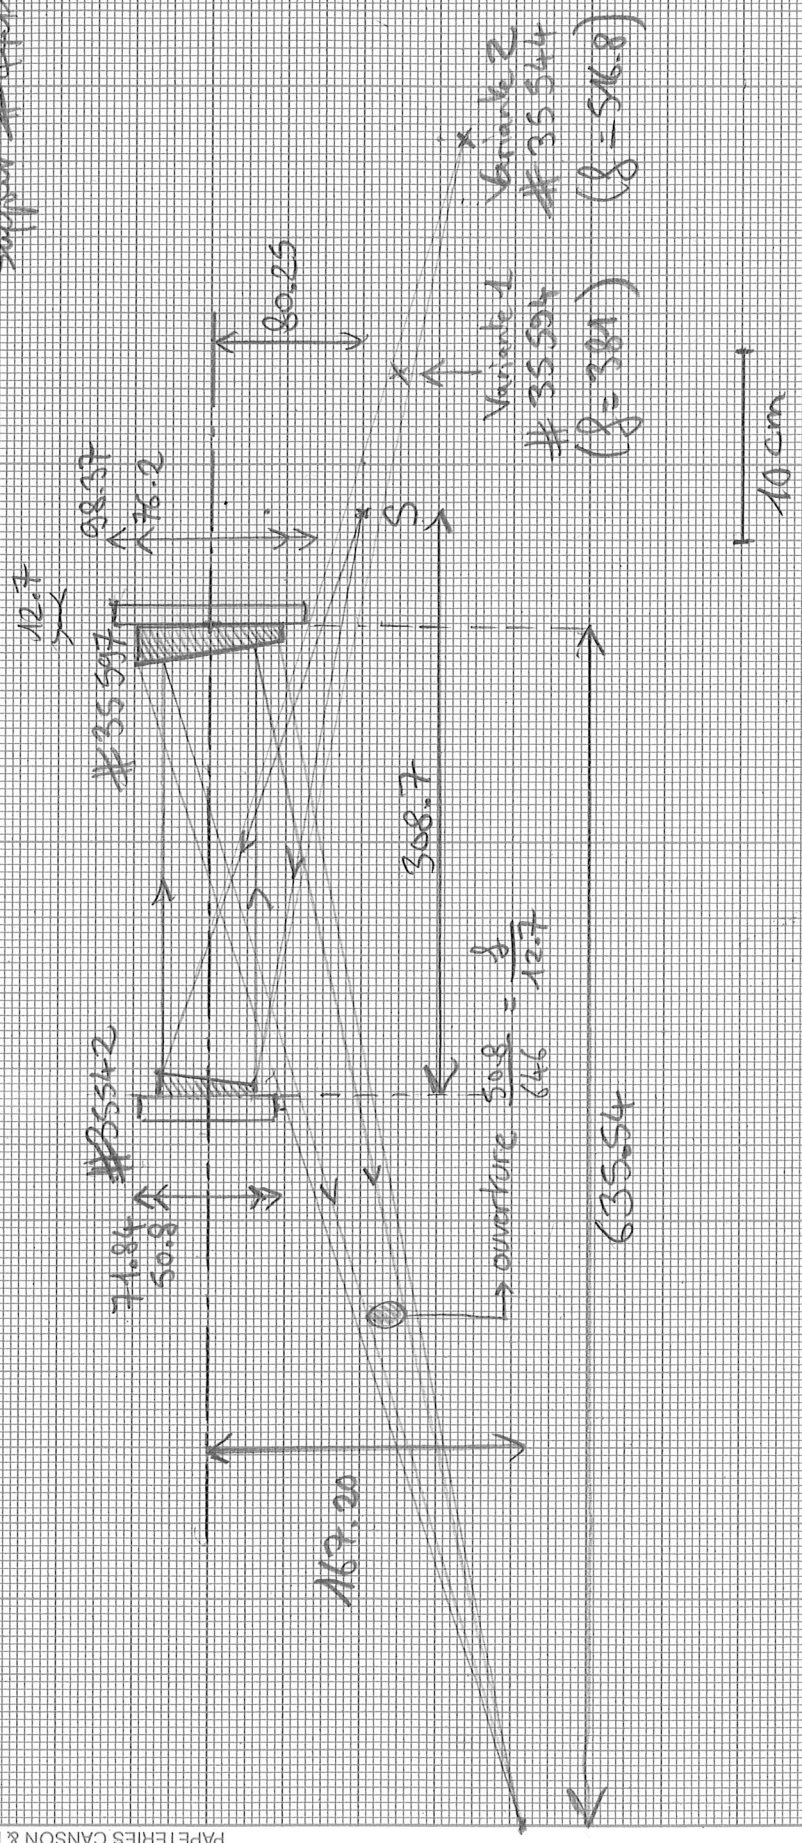

f = 646.0 Mirror #35597 625€
 Support #63375
 f = 310.8 Thira #35542 295€
 Support #47112

Echelle: 1/4